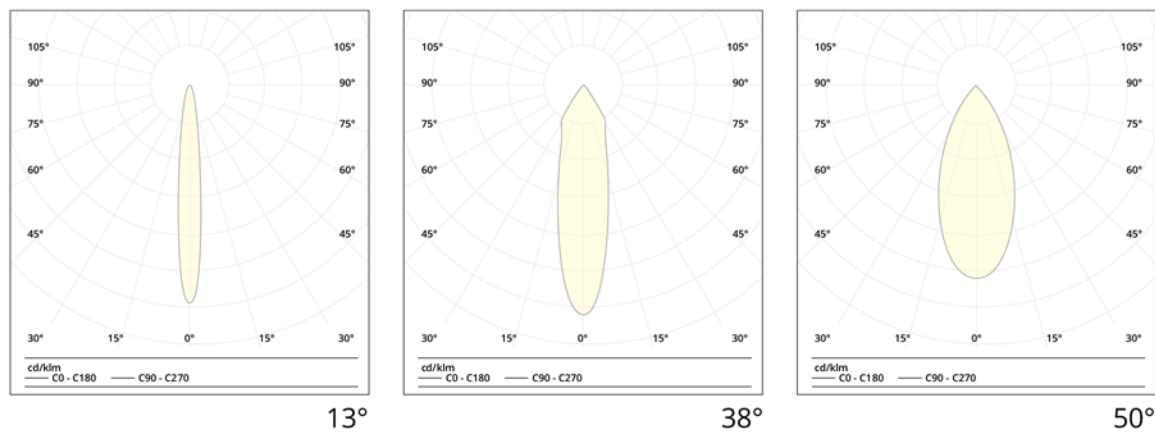

PHOTOMETRIC DATA